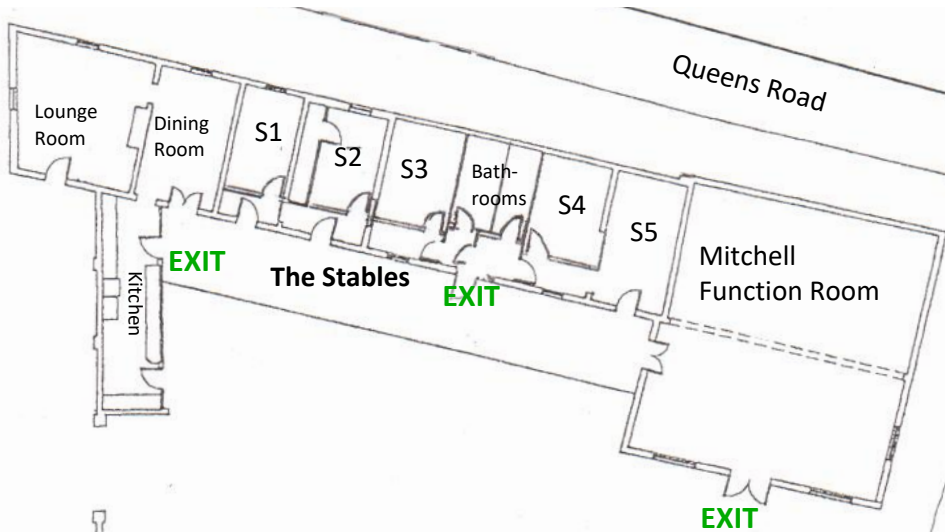

KIHILLA CHRISTIAN CENTRE - Site Map

5-17 Queens Road, Lawson NSW 2783

The Stables

- S1 - 2 bunks
- S2 - 2 bunks
- S3 - 1 queen bed, 1 bunk
- S4 - 1 queen bed, 1 bunk
- S5 - 4 bunks
- total - 22 beds (max 24 people)

The Nook

- N1 - 1 queen bed, 1 single bed
- N2 - 3 bunks
- total - 8 beds (max 9 people)

The West Wing

- W1 - 1 trio bunk, 1 bunk
- W2 - 1 trio bunk, 2 bunks
- total - 10 beds (max 12 people)

Kihilla Main House

- K1 - 5 bunks
- K2 - 4 bunks
- K3 - 4 bunks
- K4 - 2 bunks (Internal access through K3)
- K5 - 4 bunks
- K6 - 3 bunks, 1 trundle
- K7 - 2 bunks, 1 trundle (internal access through K6)
- total - 50 beds

Full site

- total - 90 beds
- maximum capacity - 95 people

Bunk - 2 single beds, one over the other
 Trio bunk - a single bed over a double bed