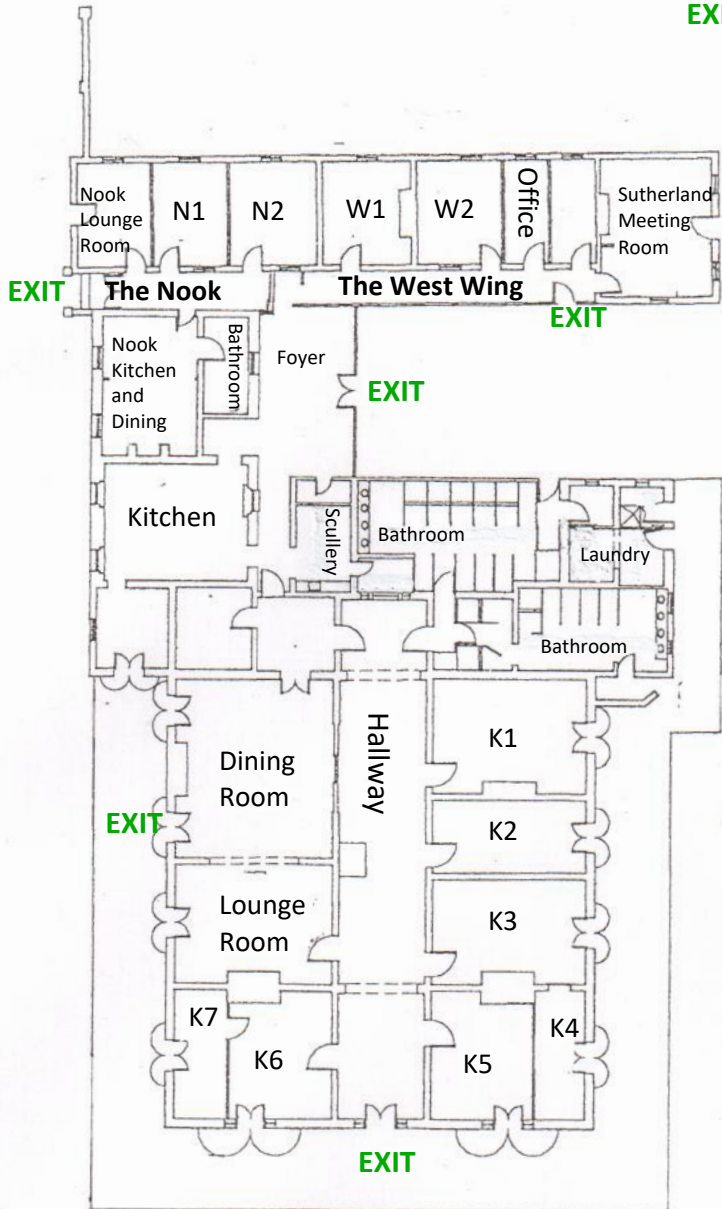

KIHILLA CHRISTIAN CENTRE - Site Map

5-17 Queens Road, Lawson NSW 2783

The Stables

- S1 - 2 bunks
- S2 - 2 bunks
- S3 - 1 queen bed, 1 bunk
- S4 - 1 queen bed, 1 bunk
- S5 - 4 bunks
- total - 22 beds (max 24 people)

The Nook

- N1 - 1 queen bed, 1 single bed
- N2 - 3 bunks
- total - 8 beds (max 9 people)

The West Wing

- W1 - 1 trio bunk, 1 bunk
- W2 - 1 trio bunk, 2 bunks
- total - 10 beds (max 12 people)

Kihilla Main House

- K1 - 5 bunks
- K2 - 4 bunks
- K3 - 4 bunks
- K4 - 2 bunks (Internal access through K3)
- K5 - 4 bunks
- K6 - 3 bunks, 1 trundle
- K7 - 2 bunks, 1 trundle (internal access through K6)
- total - 50 beds